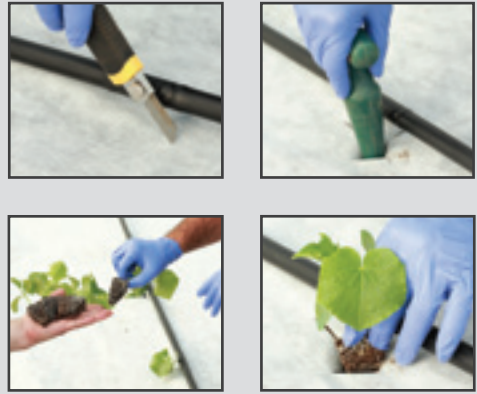

THE EASY WAY TO PREVENT WEED GROWTH

THRACENG MULCHING FABRICS:

- **Suppress weed growth** by preventing the sunlight from reaching the roots of weeds.
- **Eliminate the need for pesticide** and herbicide use.
- Allow air and water to pass through, **creating a stable environment** that encourages plant growth.
- **Reduce erosion** and have extended life span if covered with mulch or soil.
- **Fit easily** around existing plants.
- Can also be **pre-cut for new plantations**.

EASY TO INSTALL

CHARACTERISTICS & SPECIFICATIONS

- Available on demand in several weights up to 150 gr/m².
- Standard roll lengths: 50 m and 200 m. Also available in other lengths upon demand.
- Standard roll widths: 0.80 m / 1.10 m / 1.60 m. Also available in other width sizes upon demand.

Differently coloured surfaces:

Side facing down: **Black** (standard). Side facing up: **White** (reflecting the sunlight to plants and reducing the temperature of the ground - appropriate for use in greenhouses and farms), **Green** and **Brown** (appropriate for gardening).