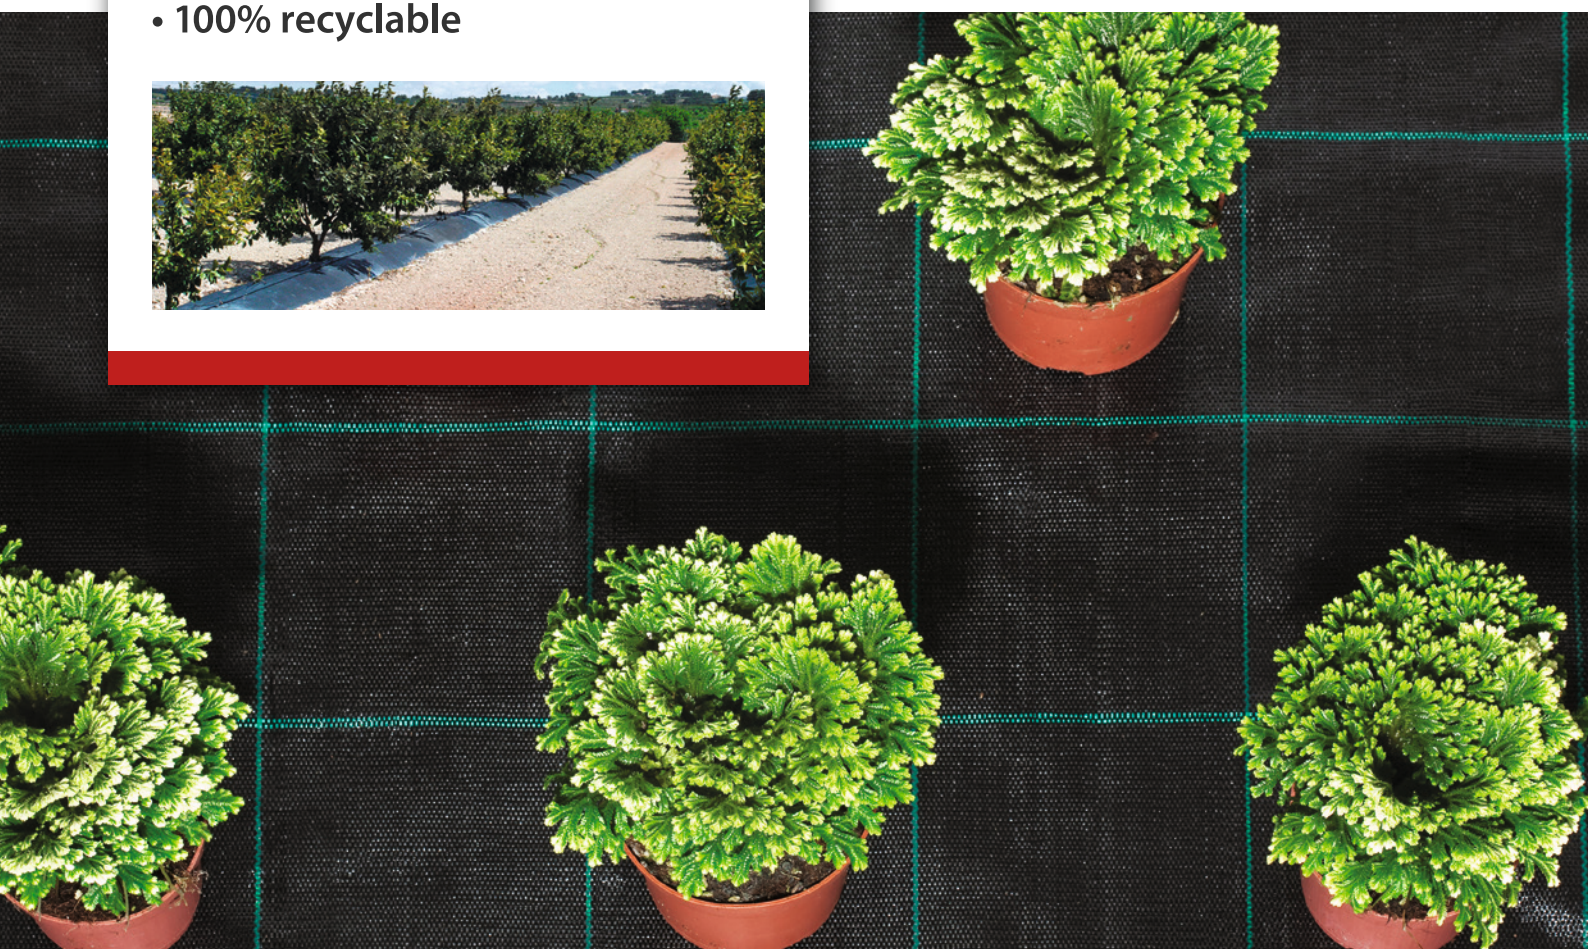

**THRACE
DYNAMIC**

AGRI-HORTICULTURE GROUND COVER

- Water permeable
- UV stabilised
- Multiple widths & weights
- Various colours & patterns
- Reusable over many seasons
- 100% polypropylene
- 100% recyclable

COMPLETE WEED CONTROL WITH A COMPLETE RANGE OF PRODUCTS

GUARANTEE THE IDEAL GROWING CONDITIONS FOR YOUR PLANTS

THRACE NG GROUNDCOVER FABRICS:

- Offer **effective weed control** in greenhouses, gardens, nurseries and landscaped areas.
- Maintain **even soil temperatures**.
- Allow water to pass through, providing an **aerated and healthy environment** for plants to thrive.
- Gridlines improve presentation and **accurate positioning** of pots and plants.

MAIN FEATURES

- **UV stabilised** for long term exposure to the sun
- **Weight:** from 90 gr/m² to 185 gr/m²
- **Width:** up to 5,25 m & up to 15,60 m stitched
- Available in **standard 100 m rolls and jumbo rolls**
Also available in mini rolls
- **Colours:** black, white, green, brown, b/w